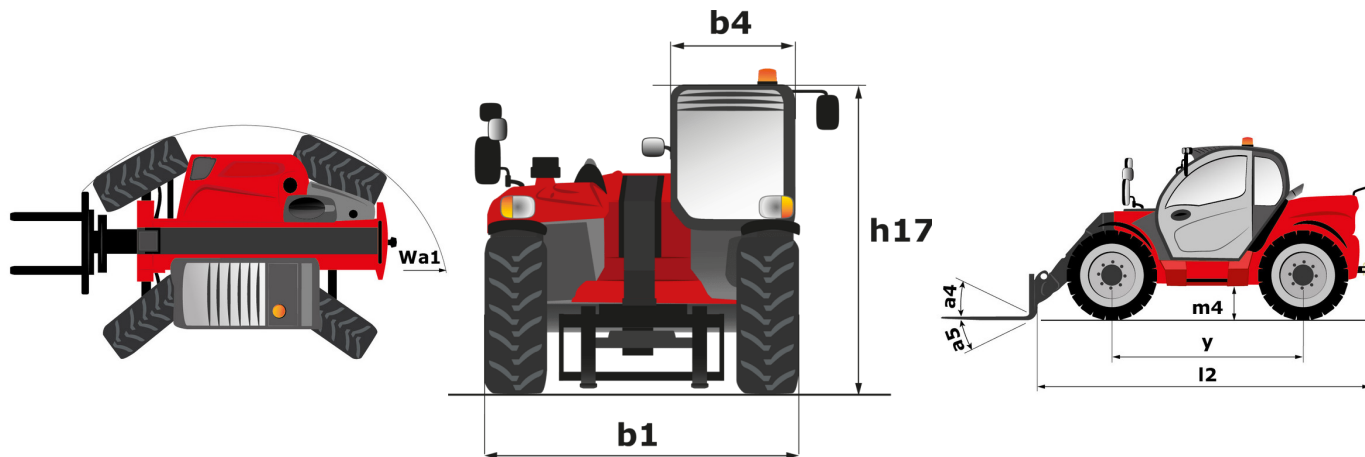

Optional tires tab

	Overall height	Overall width
ALLIANCE - A580 - 400/70 R20 149A8	2.29 m	2.06 m
ALLIANCE - A580 - 460/70 R24 159A8	2.37 m	2.16 m
MICHELIN - BIBLOAD - 400/70 R20 149A8	2.33 m	2.06 m
MICHELIN - BIBLOAD - 460/70 R24 159A8	2.37 m	2.16 m
MICHELIN - XMCL - 400/70 R20 149A8	2.28 m	2.06 m
MICHELIN - XMCL - 460/70 R24 159A8	2.37 m	2.16 m
NOKIAN - TRI STEEL - 460/65 R24 156A8	2.35 m	2.15 m
TRELLEBORG - TH400 - 460/70 R24 159A8	2.37 m	2.16 m
VREDESTEIN - ENDURION - 460/70 R24 159A8	2.37 m	2.17 m

MLT 630-115 - Maßzeichnung